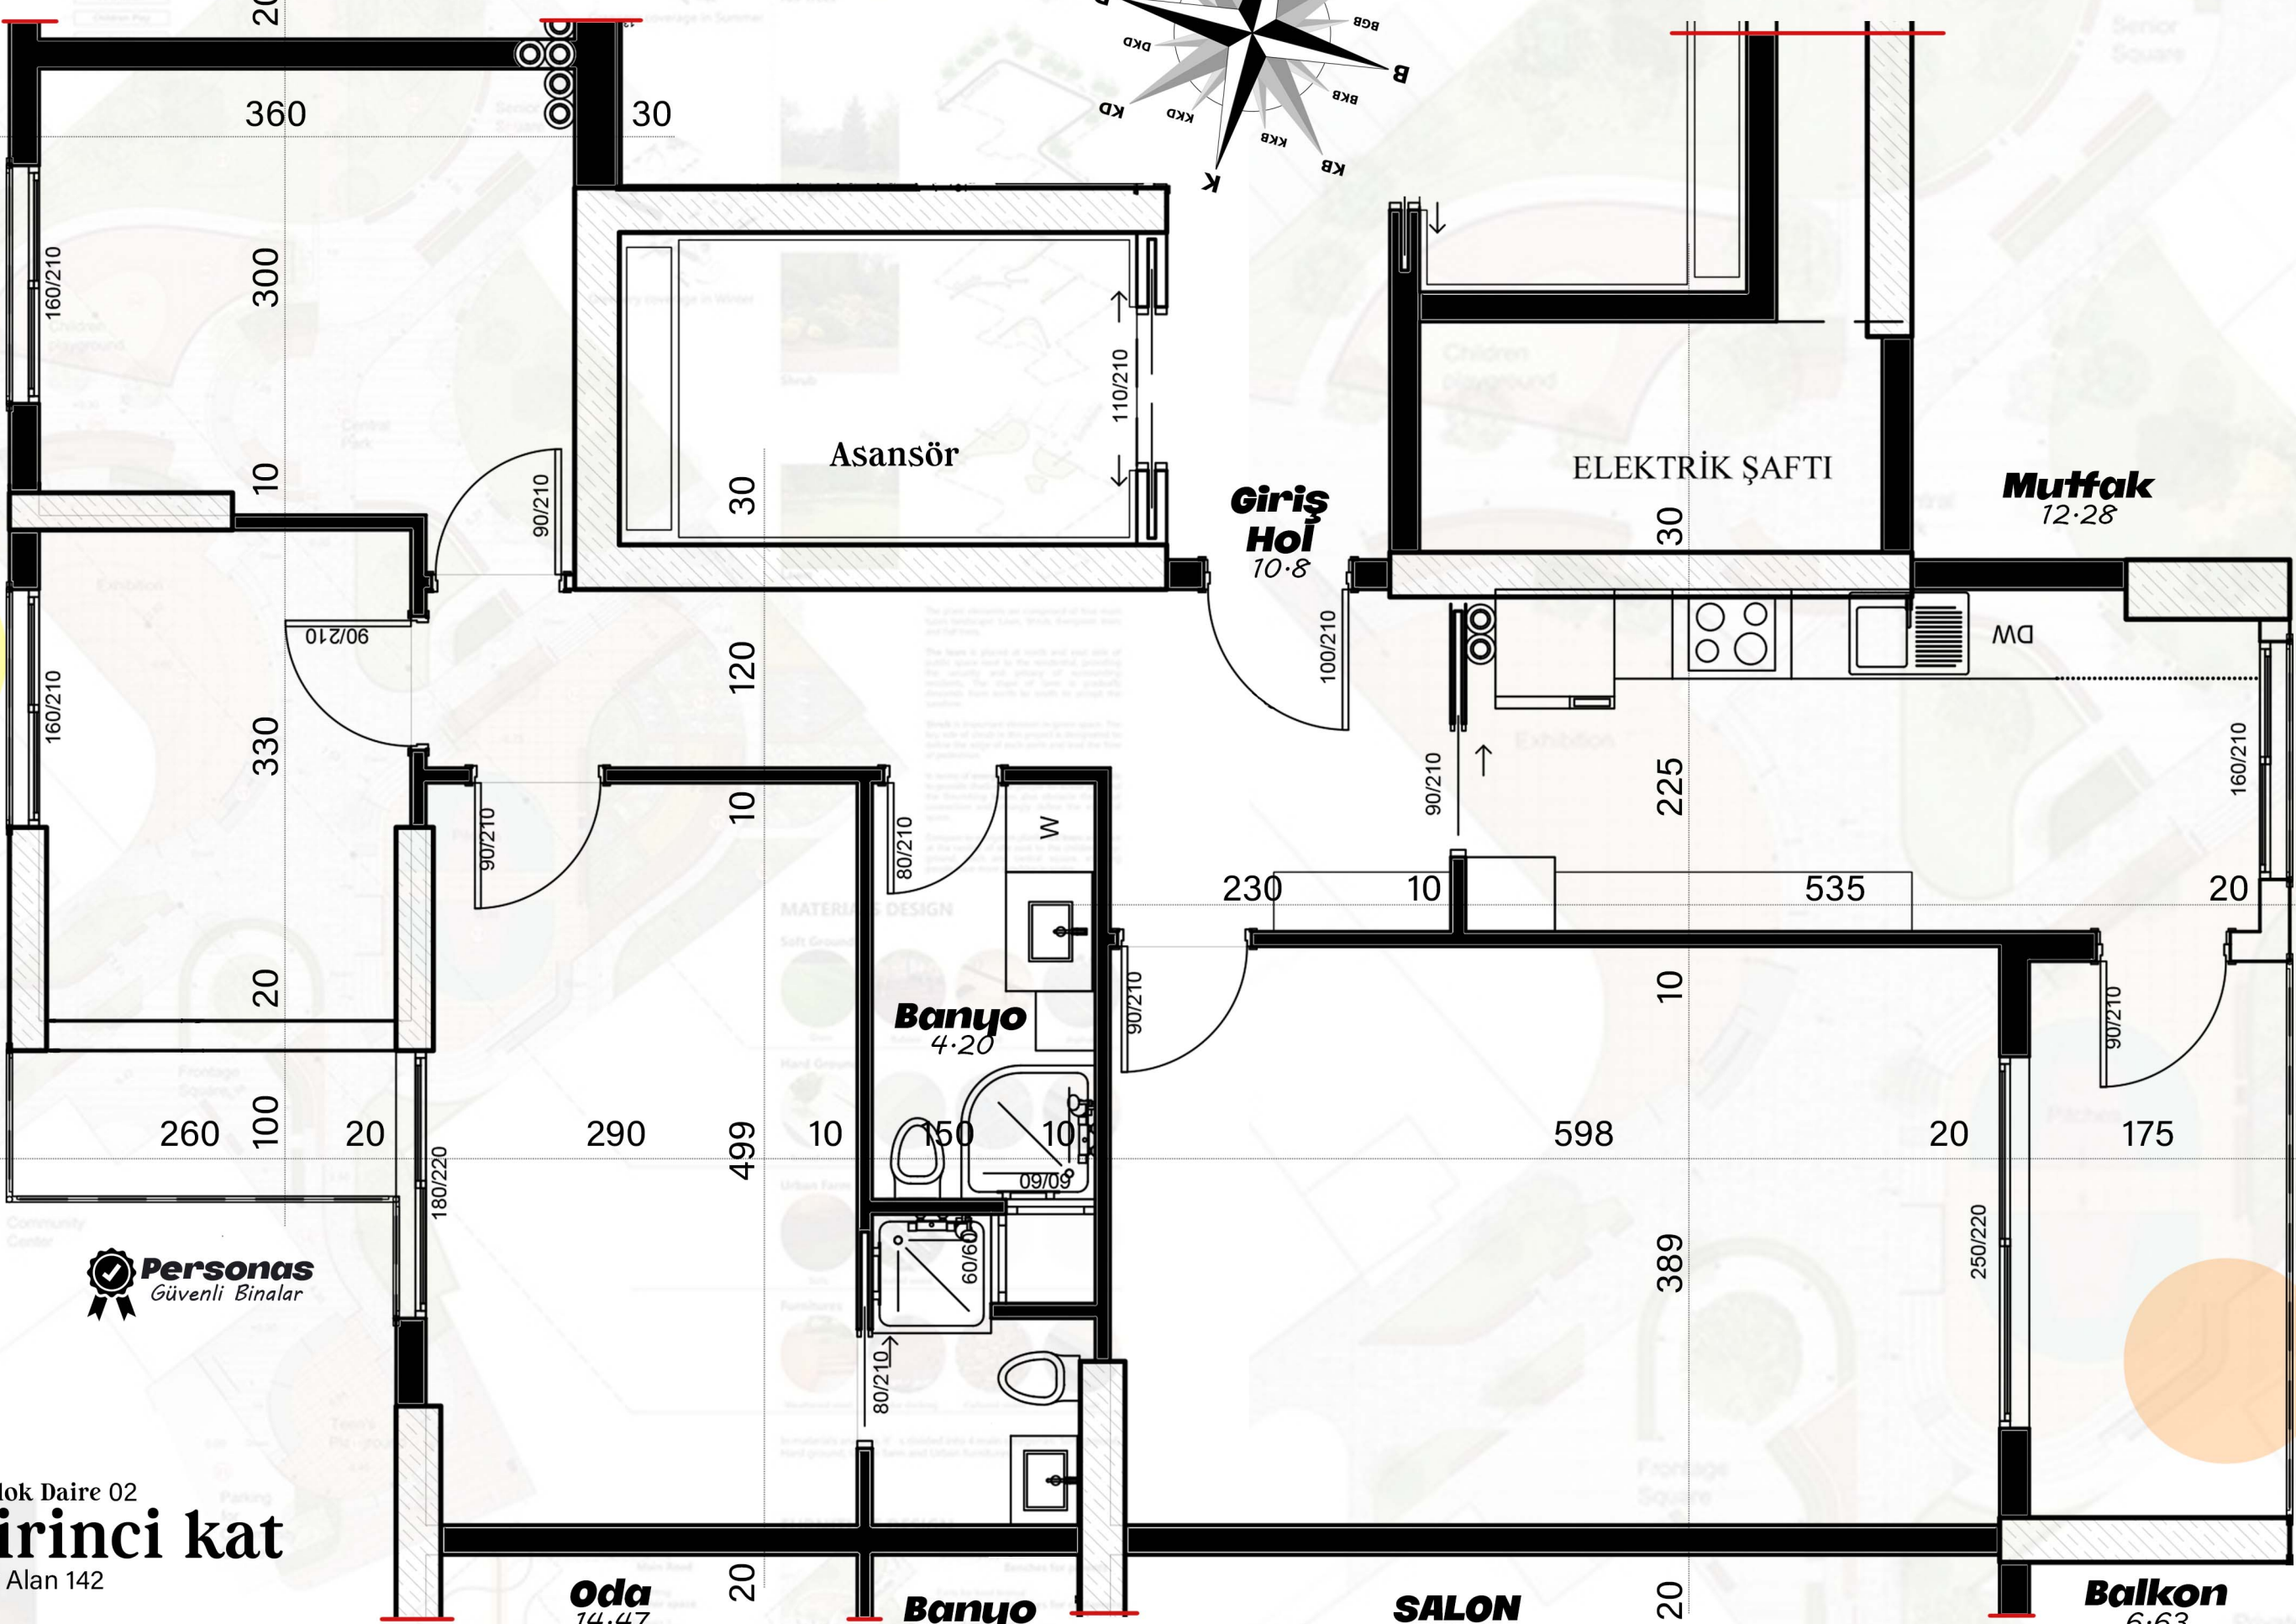

Greenery coverage in Summer

4 ila 5 m genişliğinde araç girişi

MATERIALS DESIGN

In materials analysis, it is divided into 4 main categories: Soft ground, Hard ground, Urban Farm and Urban Furnitures.

FURNITURE DESIGN

4.90 x 2.40
Megan araba boyutları
Yükseklik x Genişlik x Uzunluk:
1.435 x 1.875 x 4.364

4.90 x 2.40

Zemin Kat

İki bağımsız giriş
28 Otopark
4 dükkan

Alija İzetbegovic Caddesi

Private Sector

Etrafı perde betonla güçlendirilmiş Yapı çekirdeği

Alia İzetbegovic Caddesi

B Blok Daire 02
Birinci kat
Net Alan 142

Oda
11.2

Oda
8.25

Balkon
2.6

Oda
14.47

Banyo
2.65

SALON
23.26

Balkon
6.63

Doğu

Batı

MASTER

- Read Poster
- Reading Seminar
- Movie Exhibition
- Arts Salon
- Children Play
- Sports
- Relaxing

Residential Parking

Children playground

- Sunshine Lawn
- Senior park
- Senior square
- Sand
- Playground
- Parents seats
- Audience seats
- Benches
- Exhibition & Movies
- Central park
- Wheelchair access
- Exercise ground
- Essential pitch
- Game
- Shell
- Water collection device
- Frontage square
- Graphic boards
- Teen's skateboard park
- Gateway
- Parking for community centre
- Public parking
- Accidental parking
- Sunshine Lawn