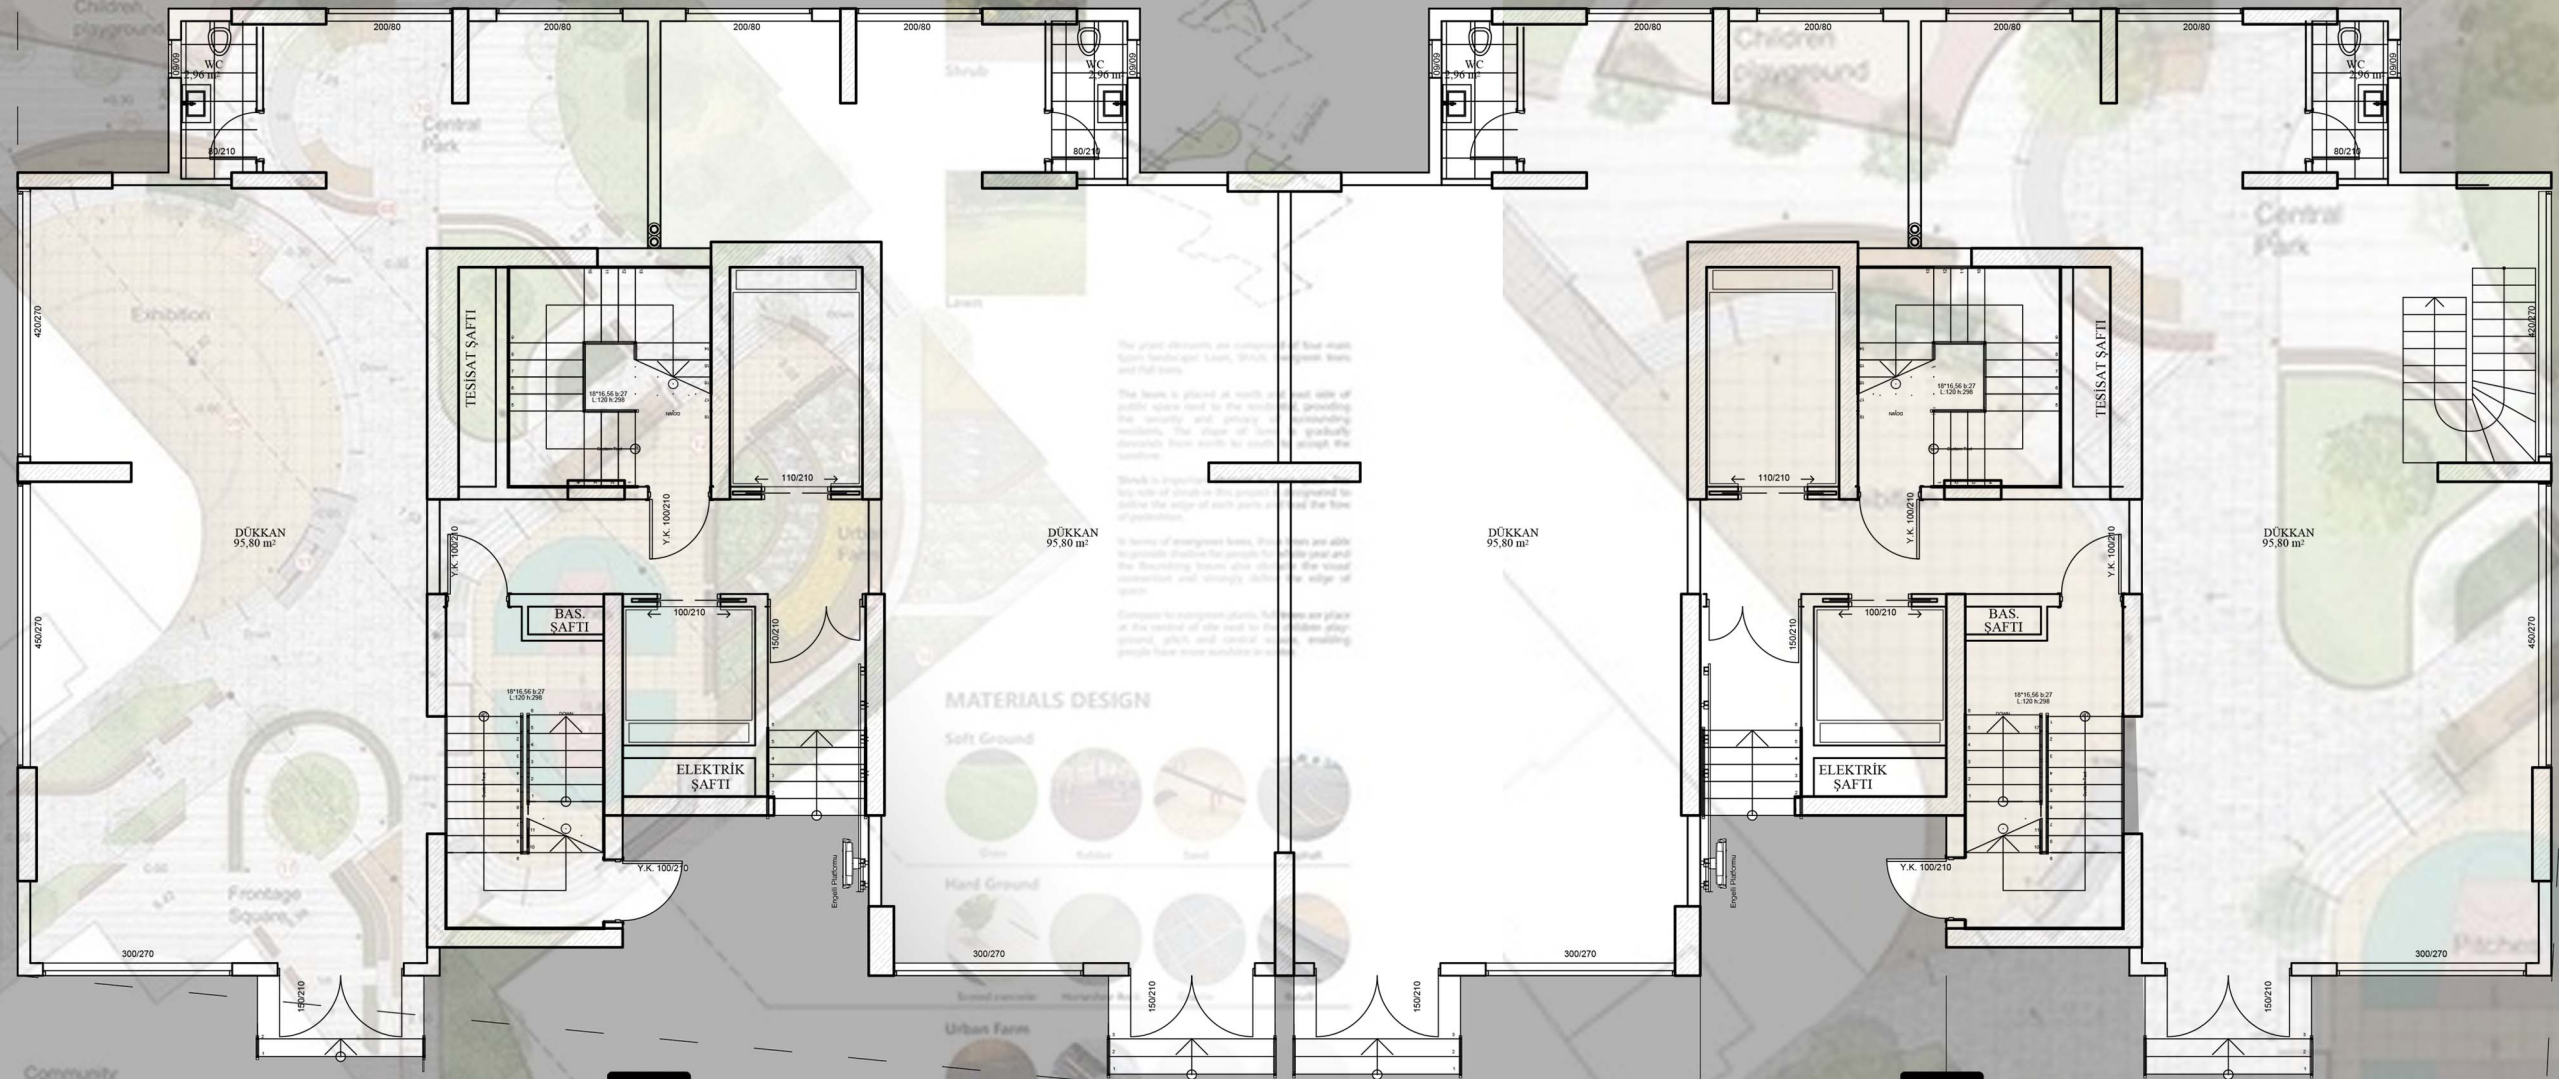

KAT ADEDİ 11 (1.Bod +Zem.+ 9.kat)
Genel Düzen
İki bağımsız giriş
28 Otopark
4 dükkan

Private Sector

- Seed Material
- Planting Material
- Where to Plant
- Plant Species
- Children's Play
- Seeds
- Arrows

Greenery coverage in Summer

4 ila 5 m genişliğinde araç girişi

MATERIALS DESIGN

In materials analysis, it is divided into 4 main categories: Soft ground, Hard ground, Urban Farm and Urban Furnitures.

FURNITURE DESIGN

4.90 x 2.40
Megan araba boyutları
Yükseklik x Genişlik x Uzunluk:
1.435 x 1.875 x 4.364

4.90 x 2.40

Zemin Kat

İki bağımsız giriş
28 Otopark
4 dükkan

Alija İzetbegovic Caddesi

Private Sector

Etrafı perde betonla güçlendirilmiş Yapı çekirdeği

Balkon
6.63

Doğu

Batı

MASTER

- Read Poster
- Reading Seminar
- Movie Exhibition
- Arts Salon
- Children Play
- Sports
- Relaxing

Residential Parking

Children playground

- Sunshine Lawn
- Senior park
- Senior square
- Sand
- Playground
- Parents seats
- Audience seats
- Benches
- Exhibition & Movies
- Central park
- Wheelchair access
- Exercise ground
- Essential pitch
- Game
- Shell
- Water collection device
- Frontage square
- Graphic boards
- Teen's skateboard park
- Gateway
- Parking for community centre
- Public parking
- Accidental parking
- Sunshine Lawn