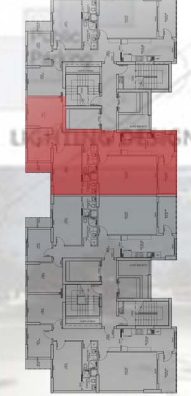

Alia İzetbegovic Caddesi

B Blok Daire 02
Birinci kat
Net Alan 142

Oda
11.2

Oda
8.25

Balkon
2.6

Oda
14.47

Banyo
2.65

SALON
23.26

Balkon
6.63

Doğu

Batı

MASTER

- Read Poster
- Reading Seminar
- Movie Exhibition
- Arts Salon
- Children Play
- Sports
- Relaxing

Residential Parking

Children playground

- Sunshine Lawn
- Senior park
- Senior square
- Sand
- Playground
- Parents seats
- Audience seats
- Benches
- Exhibition & Movies
- Central park
- Wheelchair access
- Exercise ground
- Essential pitch
- Game
- Shell
- Water collection device
- Frontage square
- Graphic boards
- Teen's skateboard park
- Gateway
- Parking for community centre
- Public parking
- Accidental parking
- Sunshine Lawn

B Blok Daire 02
Birinci kat
Net Alan 142

Yatak Odası için ikinci Seçenek

Oda
11.2

In materials analysis, it is divided into 4 main categories: Soft ground, Hard ground, Urban base and Urban furniture.

FURNITURE DESIGN

Pitches

Frontage Square

A18

A17

B18

B17