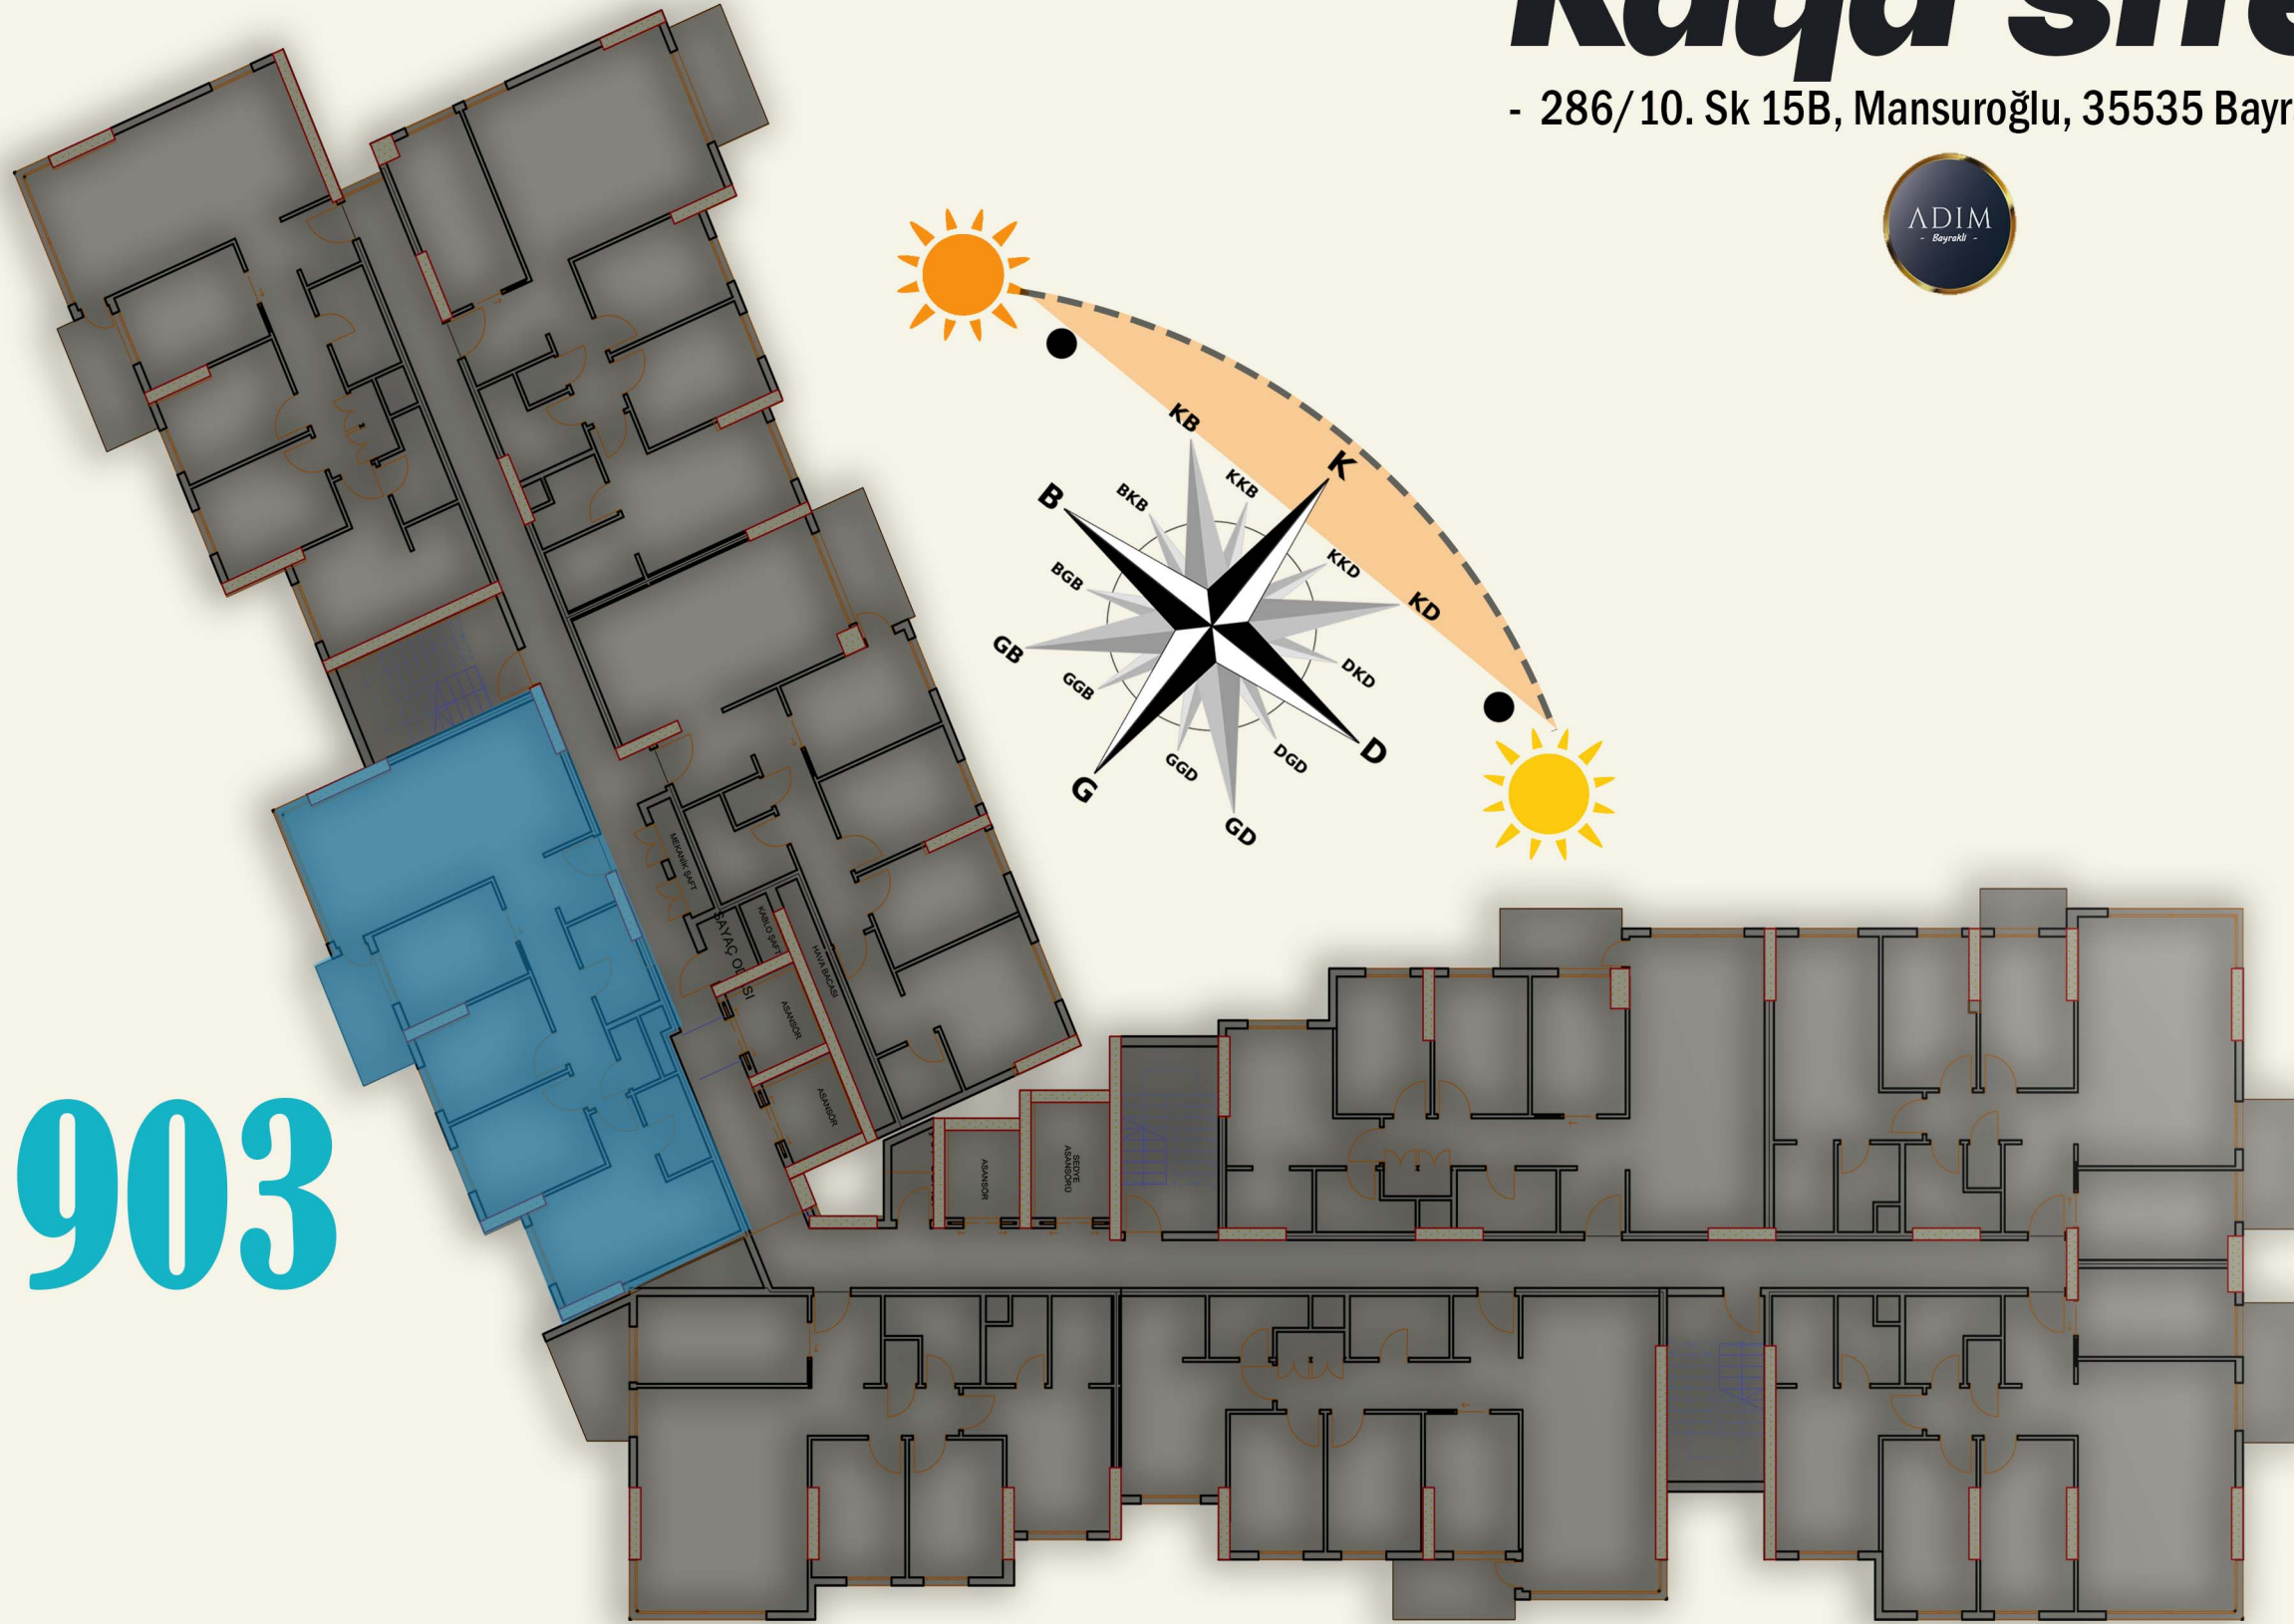

Net Alan

102.2

Brüt Alan

138

903