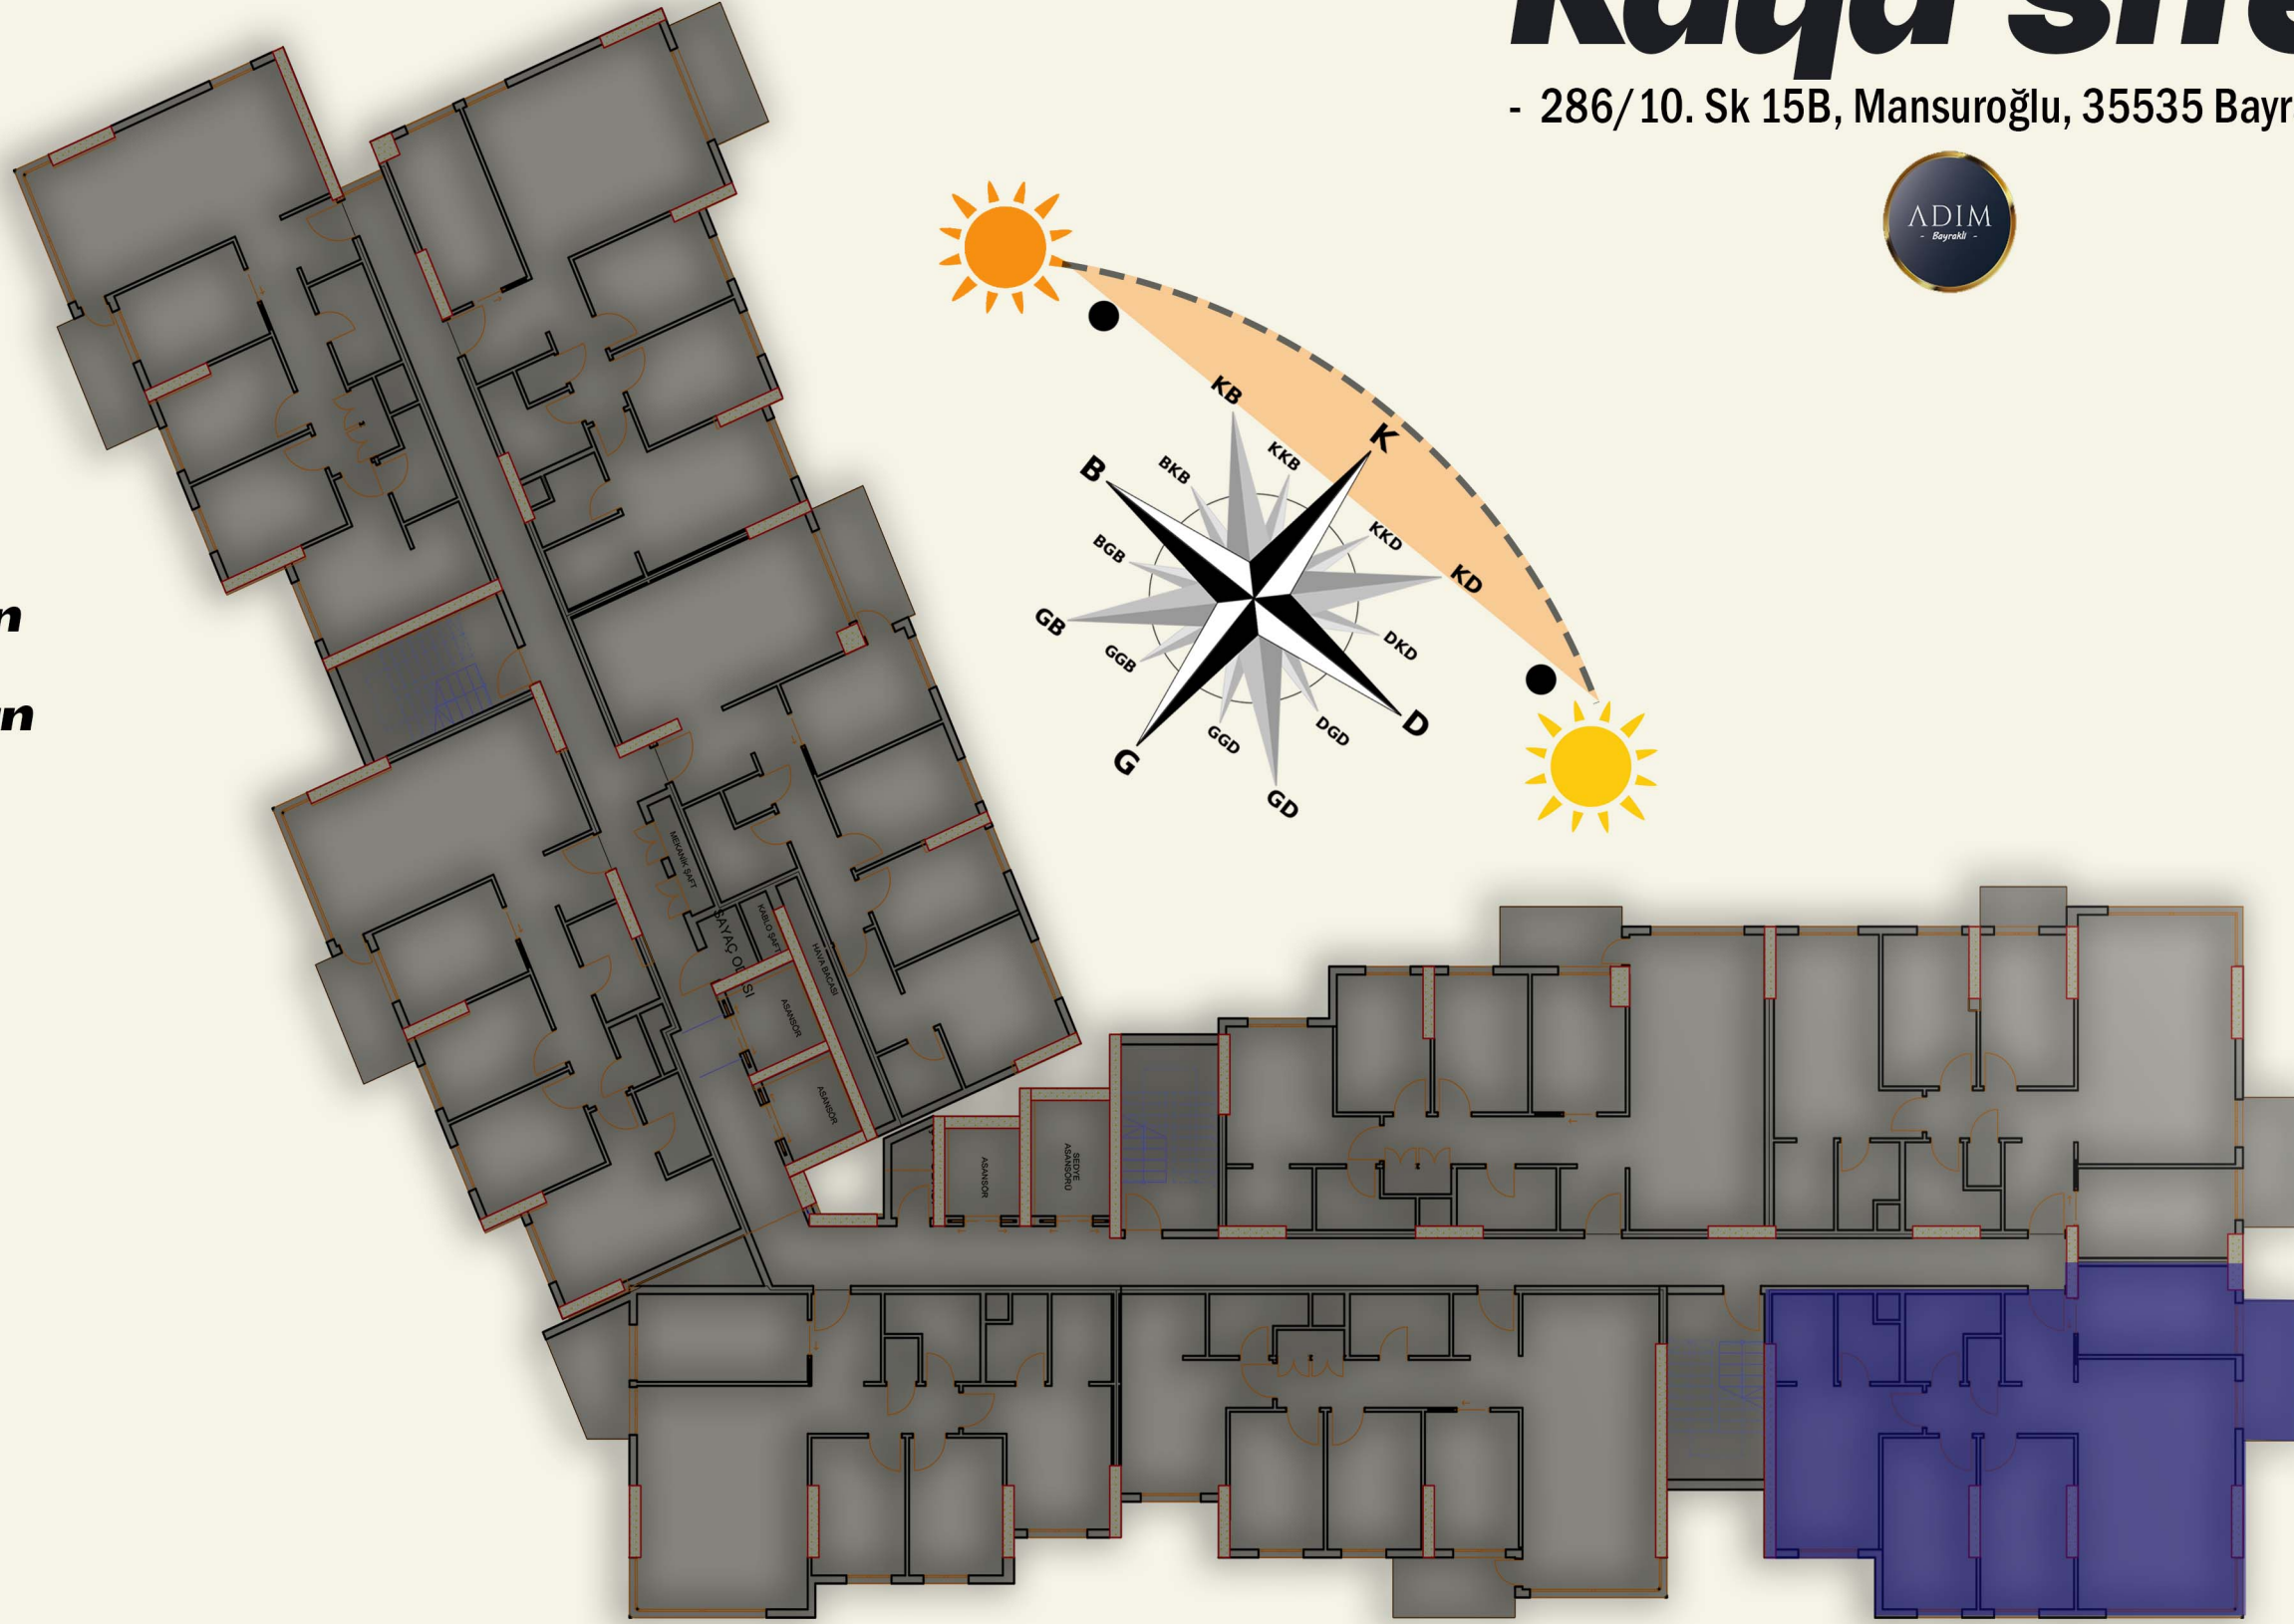

Personas **Kaya sitesi**

- 286/10. Sk 15B, Mansurođlu, 35535 Bayraklı/İzmir -

Net Alan
107.5
Brüt Alan
146

909