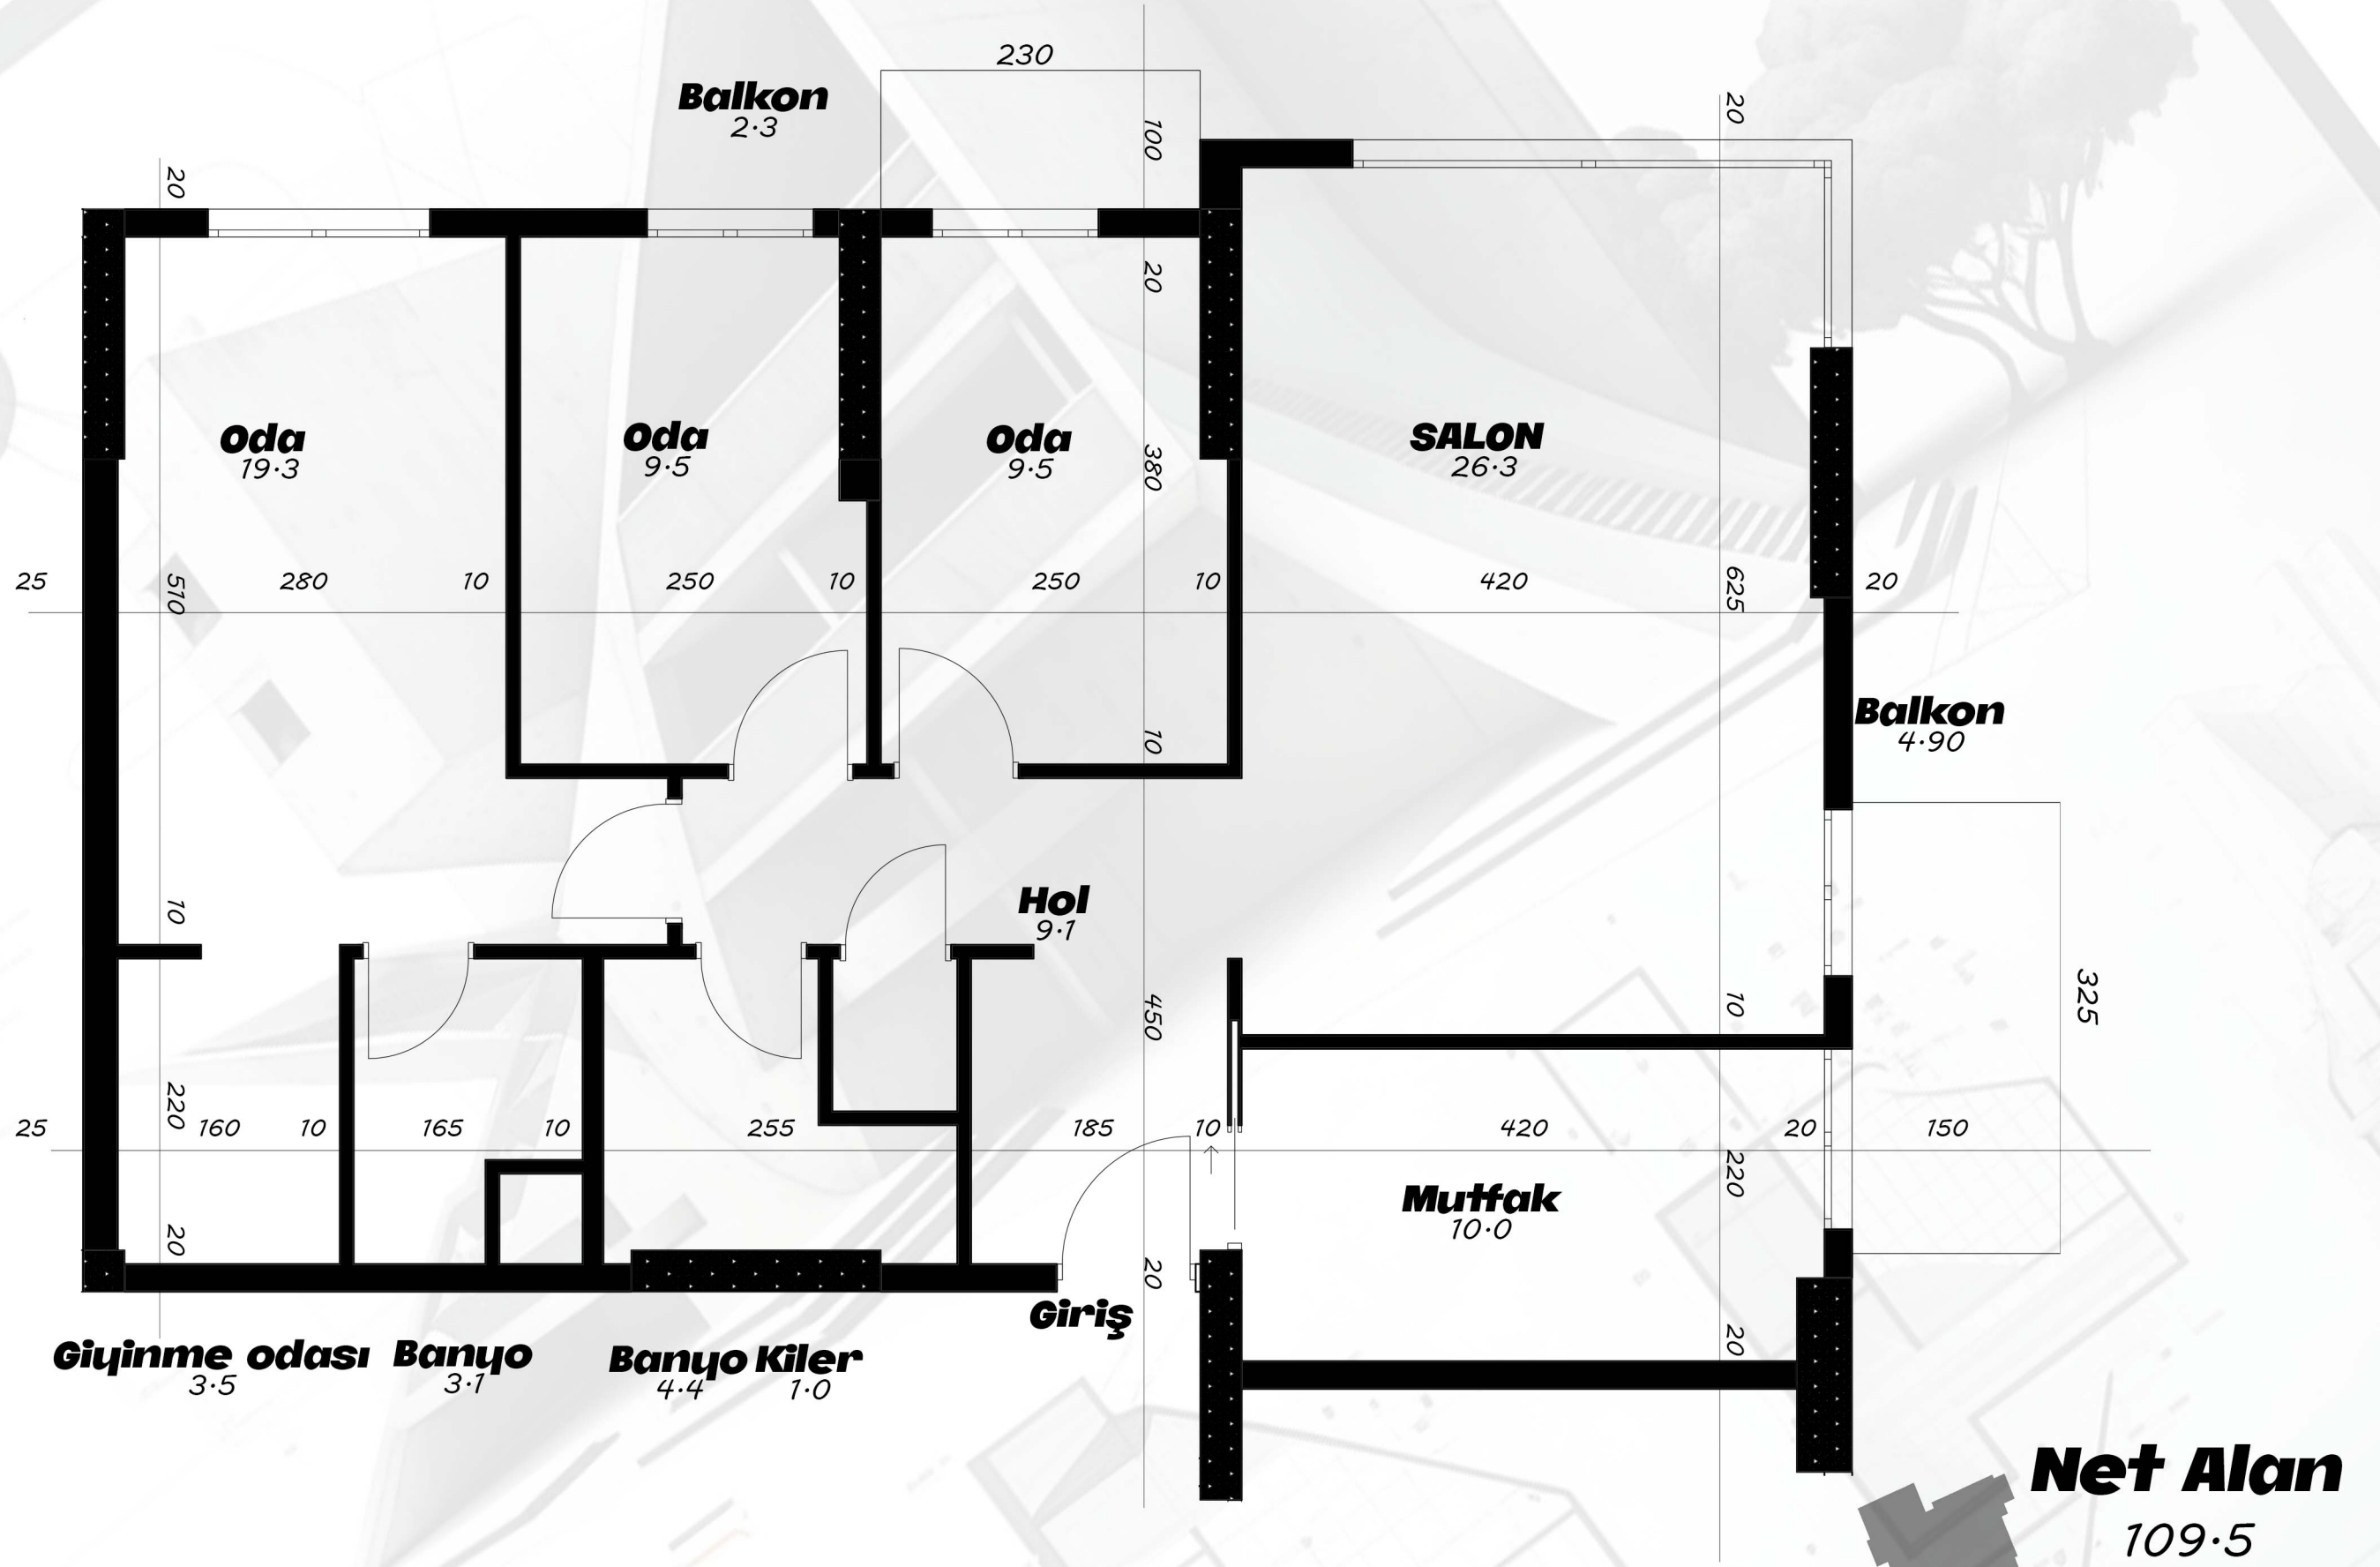

Net Alan
109.5

Personas

908