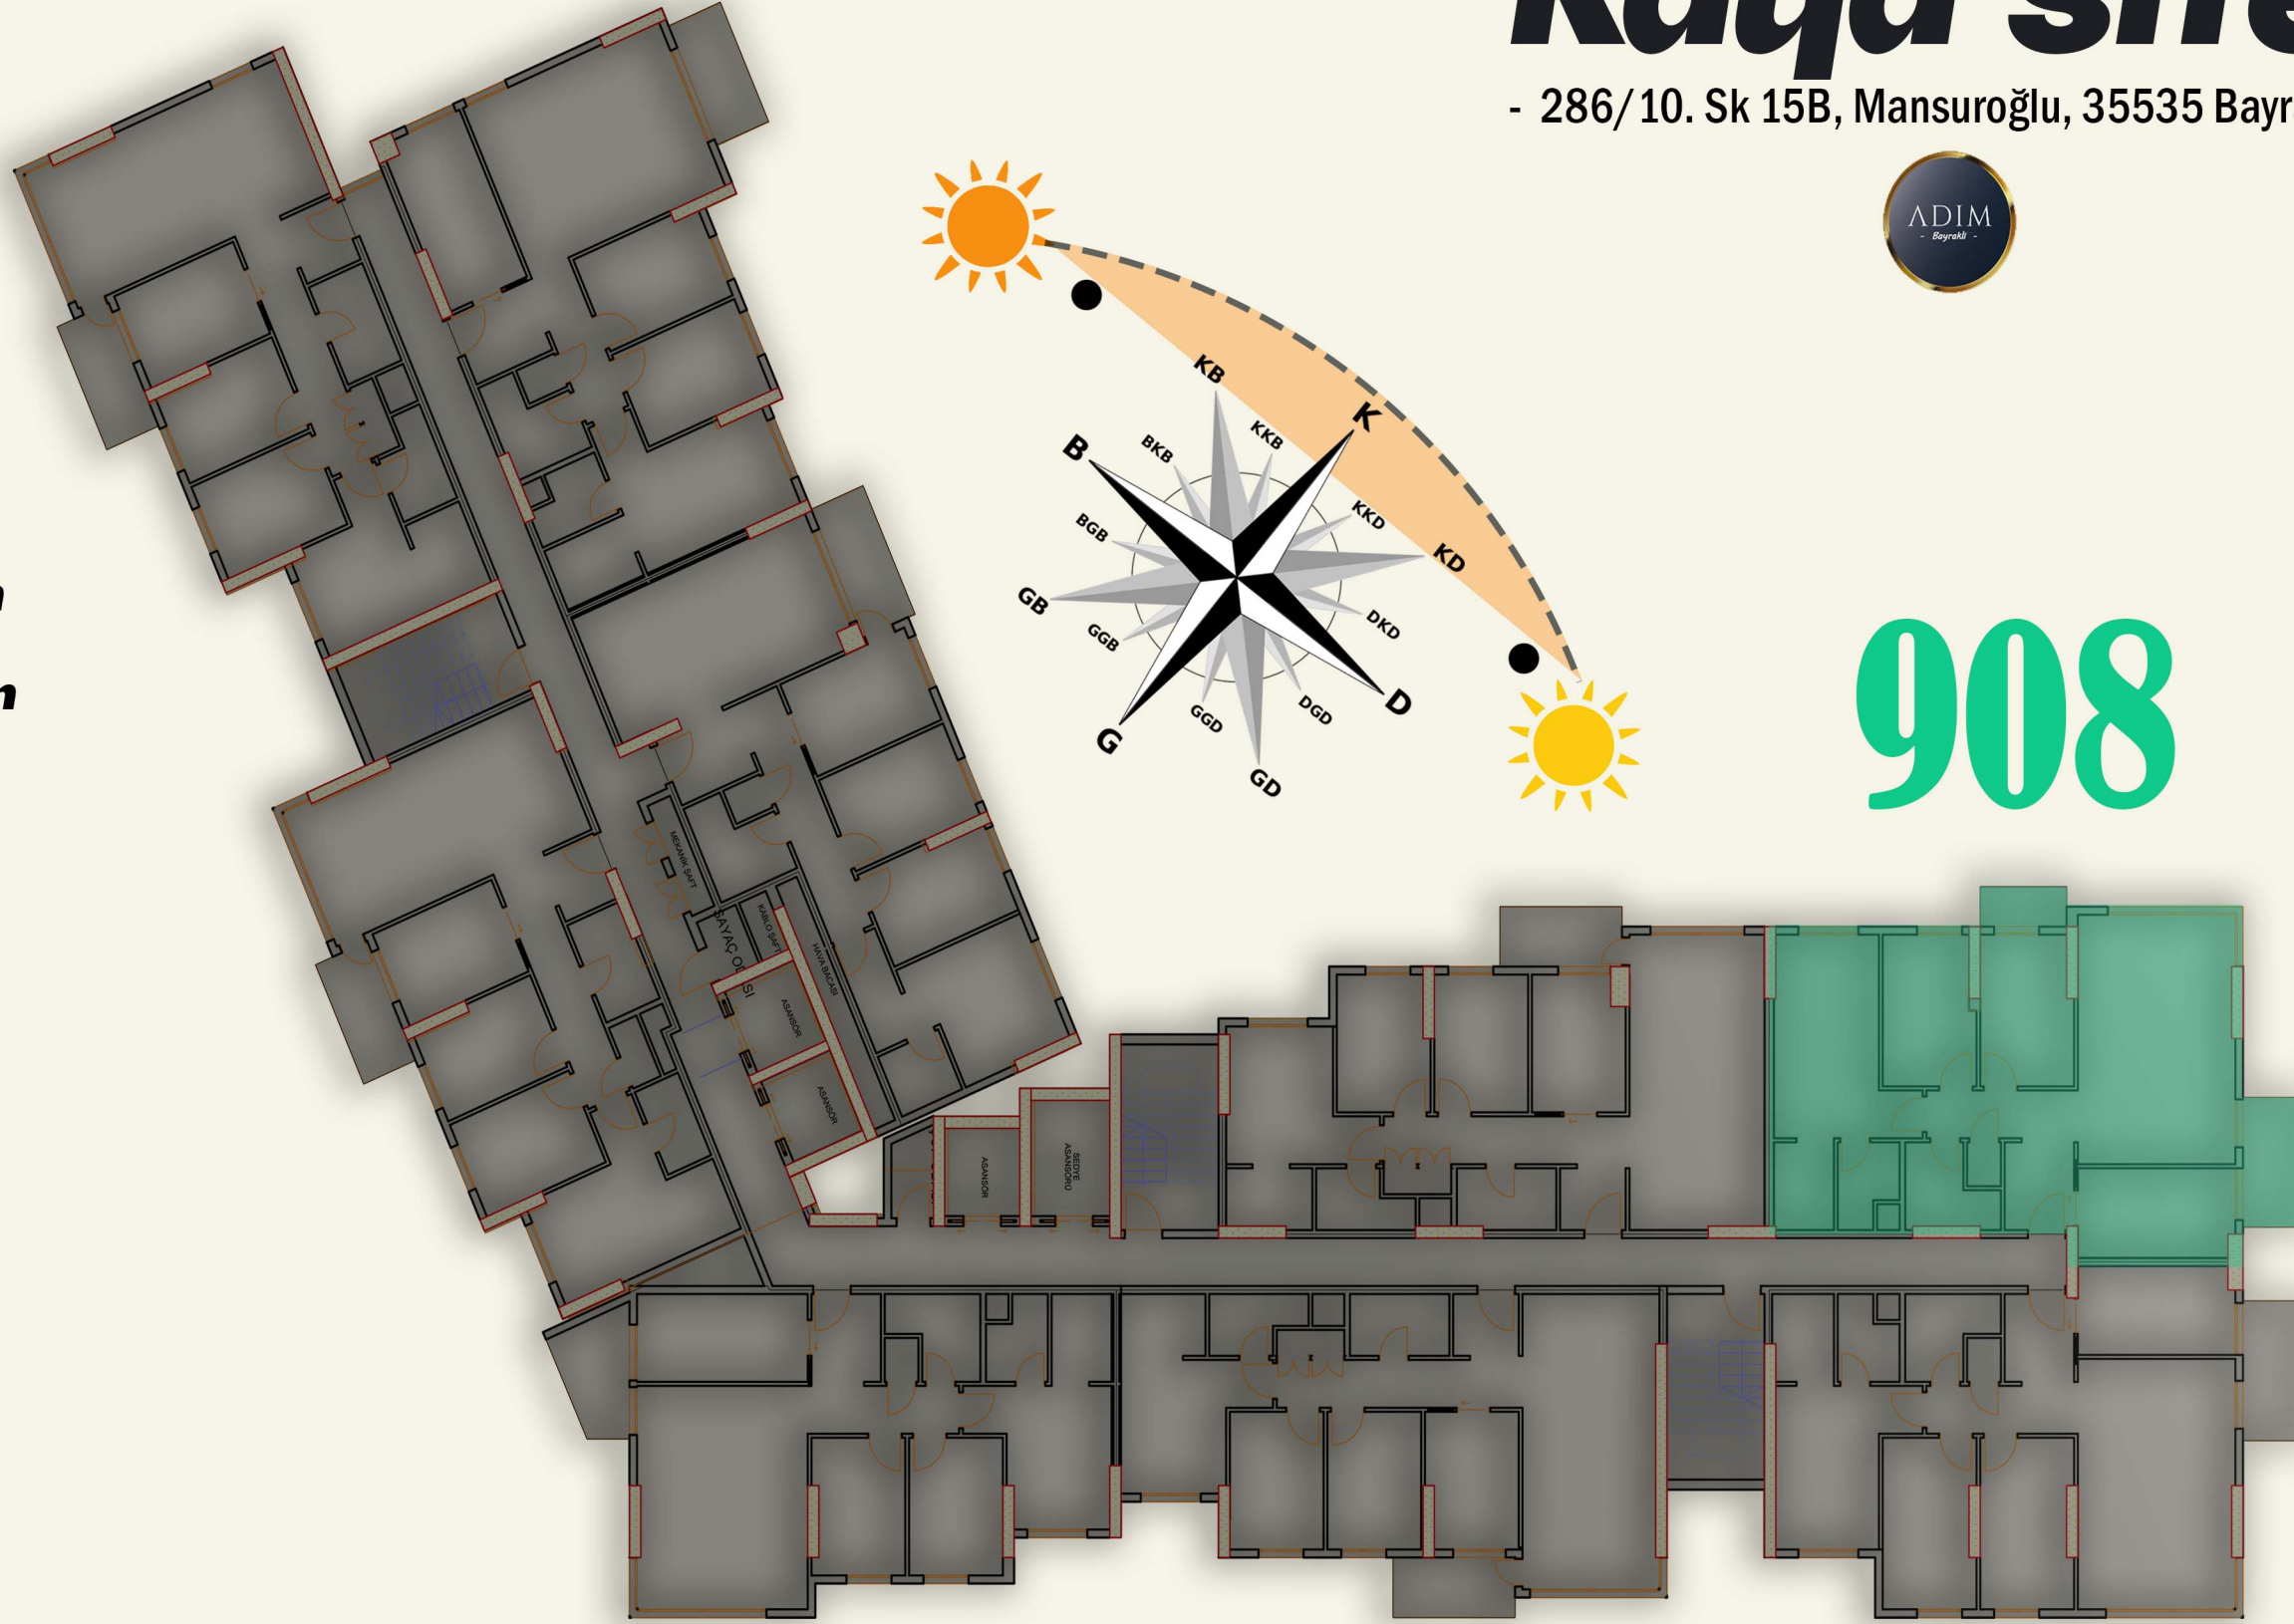

Net Alan
109.5
Brüt Alan
148

908