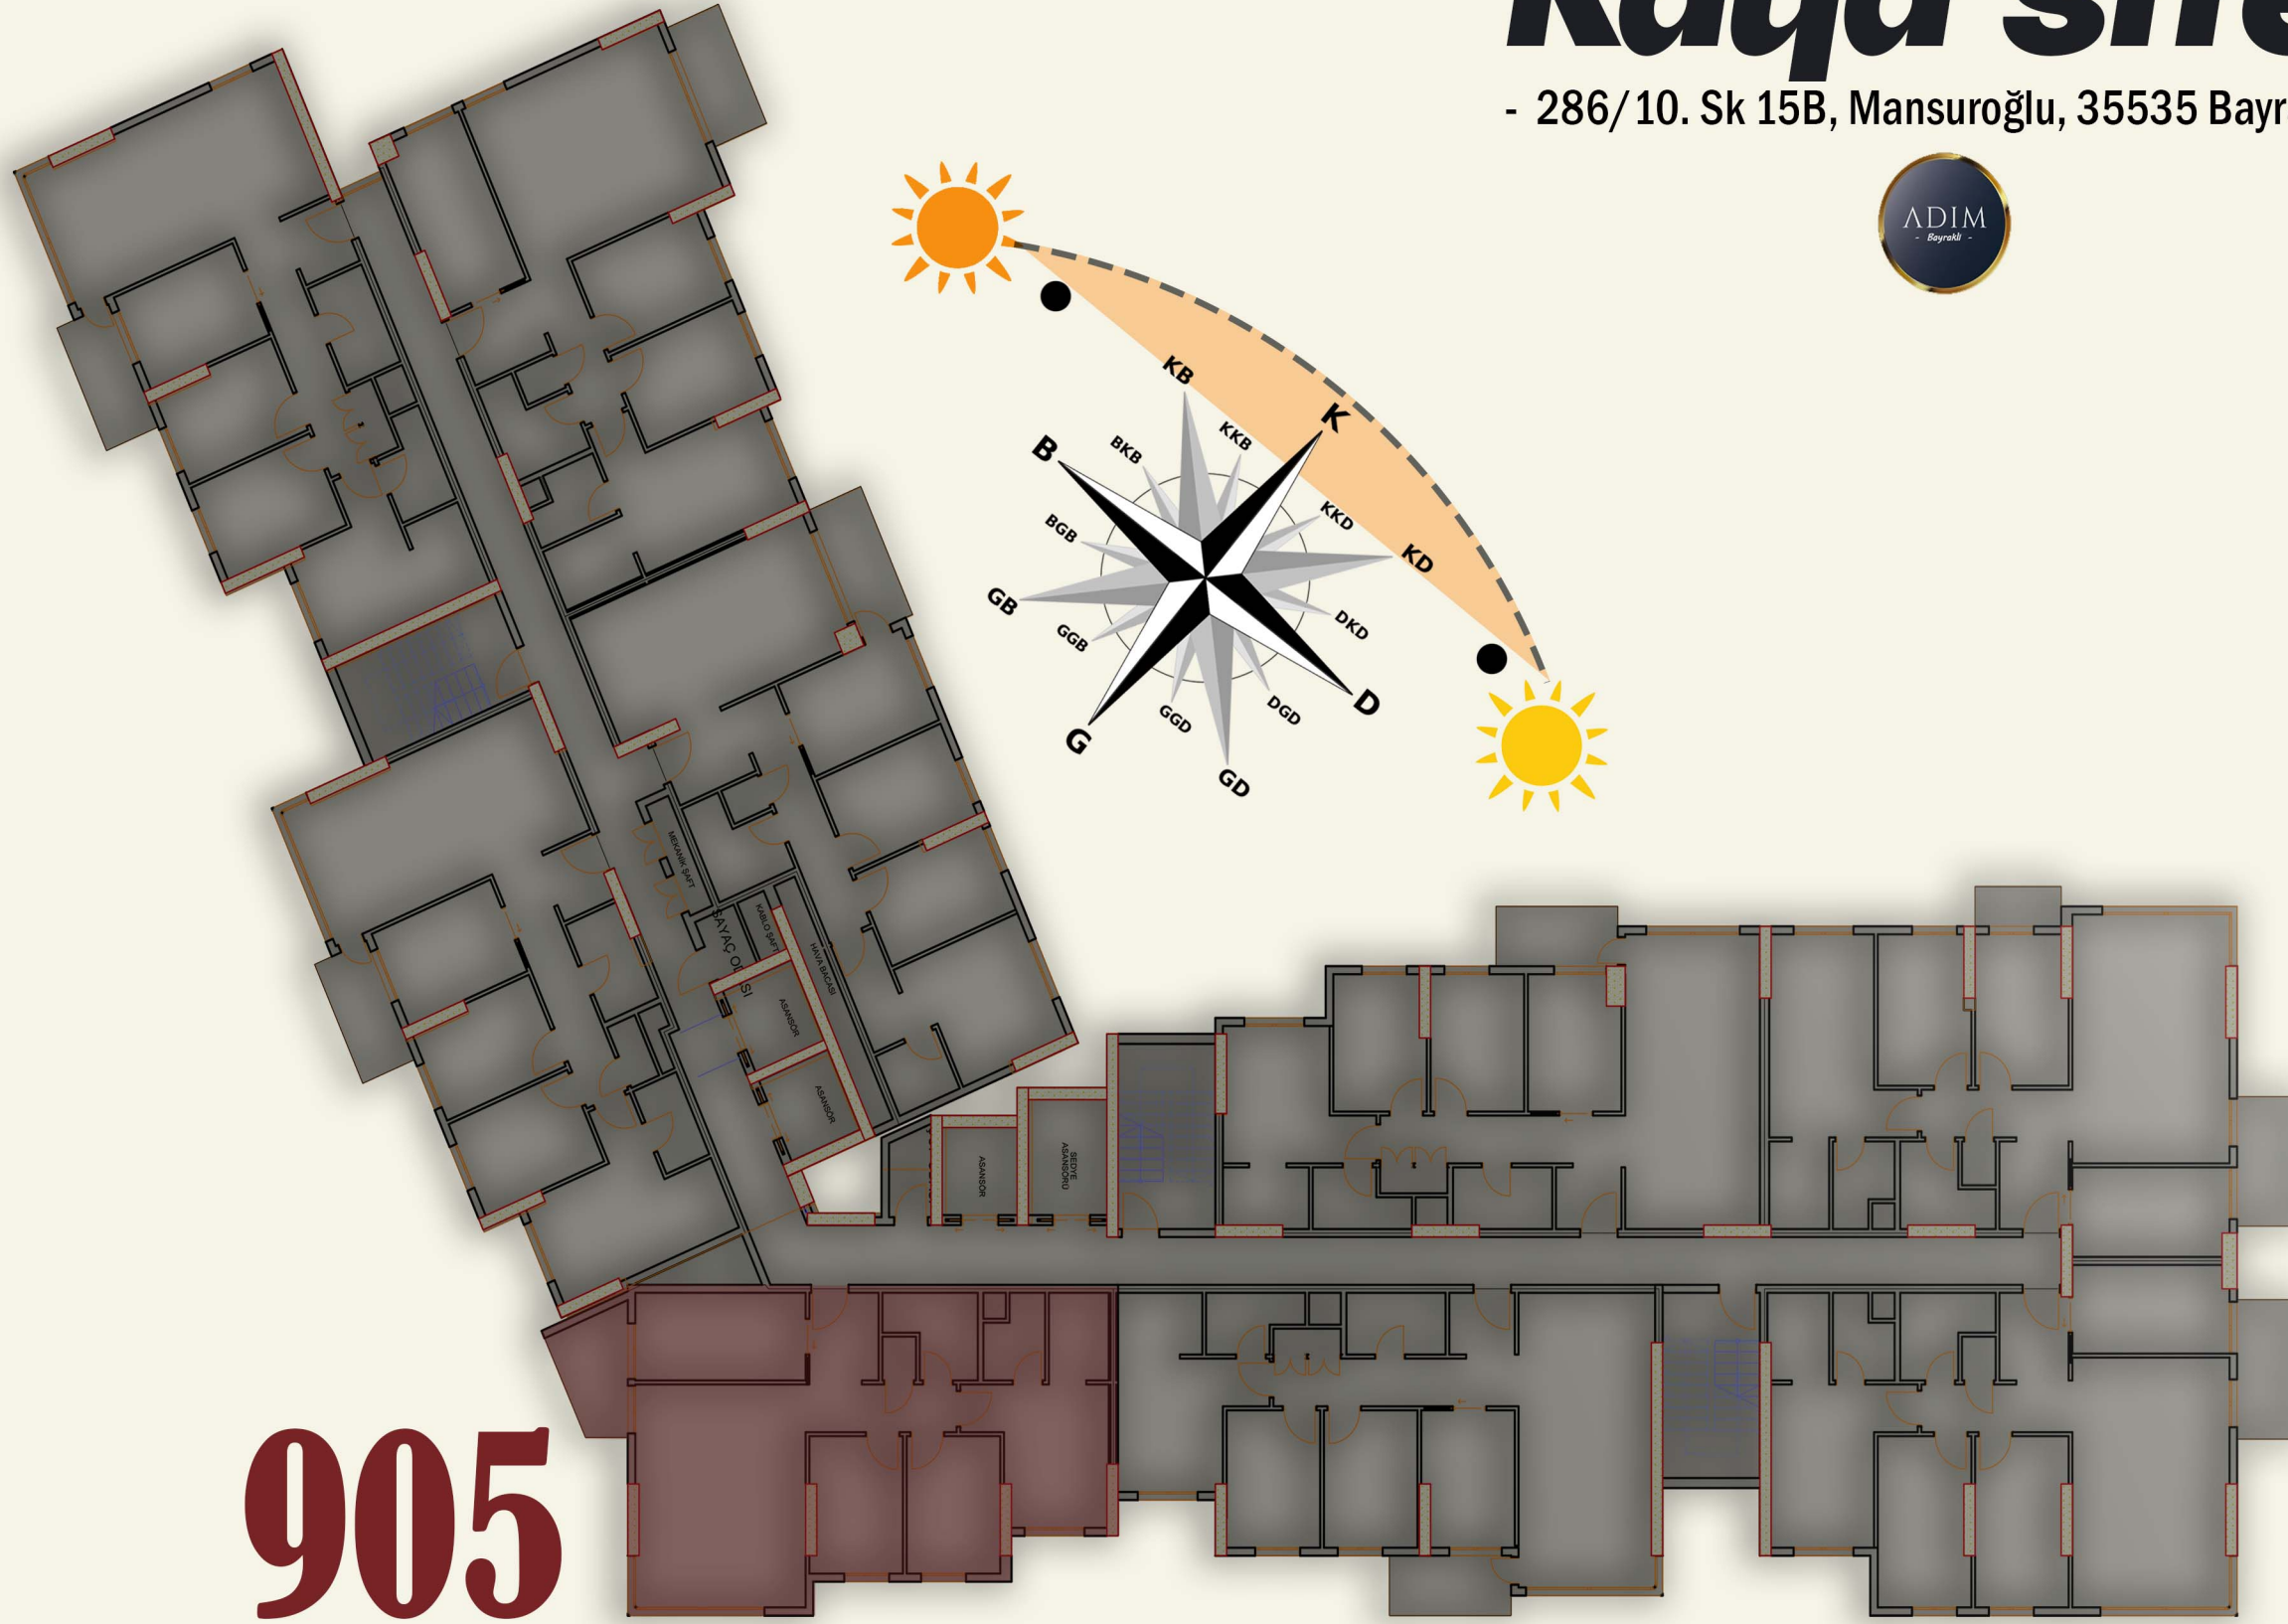

Net Alan

102.2

Brüt Alan

138

905